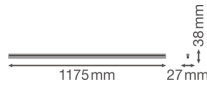

Specifications Ledvance LED Batten Linear Compact 20W 2000lm - 830 Warm White | 120cm

[View Product](#)

General Information

| | |
|--------------------------|------------------------------------|
| SKU | 233347 |
| EAN | 4058075099739 |
| Brand | Ledvance |
| Manufacturer Name | LN COMP BATTEN 1200 20W/3000K LEDV |
| Any Lamp all-in warranty | 5 Years |
| Average Lifetime (h) | 50000 |

Technical Information

| | |
|-----------------------------|-----------------|
| Technology | LED Integrated |
| Replaces (Watt) | 1x36 |
| Wattage | 20 |
| Voltage (V) | 220-240 |
| Dimmable | Not Dimmable |
| Colour of Light | White |
| Colour Code | 830 Warm White |
| Colour temperature (Kelvin) | 3000 Warm White |
| Colour Rendering (Ra) | 80-89 |
| Light colour options | Single Color |
| Luminous Flux (Lumen) | 2000 |
| Luminous Efficacy (lm/W) | 100 |
| Power factor | >0.50 |
| Including bulb | Yes |

Length 120cm

Product Type Category LED Batten

Fixture Information

Mounting Method Surface

Fixture Connection Screw terminal, 2-pole

Optical Cover PC (Polycarbonate)

IP-rating IP20

Impact Protection (IK) IK03 - 0.35 joule

Operating Temperature -20 to +40

Housing PC (Polycarbonate)

Colour of the Fixture White

Colour of material White

Emergency Lighting No Emergency Unit

Series Linear

Dimensions

Length (mm) 1175