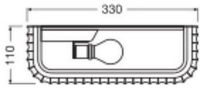

Specifications Ledvance Decor Wall Light Routes White | Suitable for 2x E27

[View Product](#)

General Information

SKU	256519
EAN	4058075841246
Brand	Ledvance
Manufacturer Name	Decor Plaster Routes Wall 330 2XE27 White
Any Lamp all-in warranty	5 Years

Technical Information

Technology	Fixture with Socket
Voltage (V)	220-240
Dimmable	Not Dimmable
Suitable for	E27
Including bulb	No
Amount of bulbs required	2
Maximum Wattage Rating	6
Tiltable	No
Mounting Method	Wall mounted
Emergency Lighting	No Emergency Unit
Product Type Category	Decorative Lighting with Socket

Fixture Information

IP-rating	IP20
Impact Protection (IK)	IK03 - 0.35 joule
Operating Temperature	-20 to +40
Colour of the Fixture	White
Housing	Plaster
Series	Decor Plaster

Dimensions

Length (mm)	330
Width (mm)	110
Height (mm)	150