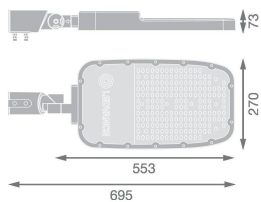

Specifications Ledvance LED Streetlight Area Extra Large RV35St Aluminium Grey 150W 20250lm 155X69D - 740 Cool White | IP66 - Asymmetrical

[View Product](#)

General Information

SKU	251127
EAN	4099854080012
Brand	Ledvance
Manufacturer Name	STREETLIGHT AREA EXTRA LARGE RV35ST 150W 740 RV35ST GY
Any Lamp all-in warranty	5 Years
Average Lifetime (h)	100000

Technical Information

Technology	LED Integrated
Wattage	150
Voltage (V)	100 - 240
Dimmable	Not Dimmable
Colour Code	740 Cool White
Colour temperature (Kelvin)	4000 Cool White
Colour Rendering (Ra)	70-79
Colour of Light	White
Light colour options	Single Color
Luminous Flux (Lumen)	20250
Luminous Efficacy (lm/W)	135
Beam Angle (degree)	155x69

Power factor >0.90

Product Type Category LED Streetlight

Fixture Information

Mounting Method Post top

Fixture Connection Other

Optical Cover PC (Polycarbonate)

Light Distribution Asymmetrical

IP-rating IP66

Dimensions

Length (mm) 553

Width (mm) 270

Height (mm) 73

Sensor Information

Why Any-lamp?

Type of sensor No Sensor

Order from the **largest lighting specialist** in Europe