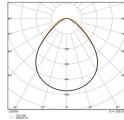

[View Product](#)

General Information

SKU	251079
EAN	4099854187292
Brand	Ledvance
Manufacturer Name	PANEL ECO 600 UGR<19 600 E 36W 830 U19
Any Lamp all-in warranty	3 Years
Average Lifetime (h)	50000

Technical Information

Technology	LED Integrated
Replaces (Watt)	4x18
Wattage	36
Voltage (V)	220-240
Dimmable	Not Dimmable
Colour Code	830 Warm White
Colour temperature (Kelvin)	3000 Warm White
Colour Rendering (Ra)	80-89
Colour of Light	White
Light colour options	Single Color
Luminous Flux (Lumen)	3600
Luminous Efficacy (lm/W)	100