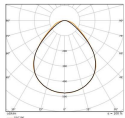

Specifications Ledvance LED Panel Eco
36W 3600lm - 865 Daylight | 60X60cm
- UGR <19

[View Product](#)

General Information

SKU	251074
EAN	4099854187339
Brand	Ledvance
Manufacturer Name	PANEL ECO 600 UGR<19 600 E 36W 865 U19
Any Lamp all-in warranty	3 Years
Average Lifetime (h)	50000

Technical Information

Technology	LED Integrated
Replaces (Watt)	4x18
Wattage	36
Voltage (V)	220-240
Dimmable	Not Dimmable
Colour Code	865 Daylight
Colour temperature (Kelvin)	6500 Daylight
Colour Rendering (Ra)	80-89
Colour of Light	White
Light colour options	Single Color
Luminous Flux (Lumen)	3600
Luminous Efficacy (lm/W)	100

Dimensions

LED panel size	60x60cm
Length (mm)	595
Width (mm)	595
Height (mm)	32

Sensor Information

Type of sensor

Why Any-lamp?
No Sensor

 Order from the **largest lighting specialist** in Europe  **Customised** quotation