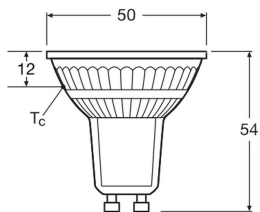

Specifications Ledvance LED Reflector GU10 PAR16 8W 750lm 36d - 830 Warm White | Replaces 100W

[View Product](#)

General Information

SKU	256879
EAN	4099854457715
Brand	Ledvance
Manufacturer Name	LED PAR16 P 8W 830 GU10
Full box quantity	1
Any Lamp all-in warranty	4 Years
Energy efficiency class	E
Average Lifetime (h)	15000

Technical Information

Technology	LED
Product Type Category	GU10 LED
Replaces (Watt)	100
Voltage (V)	220-240
Wattage	8
Beam Angle (degree)	36
Dimmable	Not Dimmable
Cap / Base	GU10
Colour Code	830 Warm White
Colour temperature (Kelvin)	3000 Warm White

Dimensions

Length (mm)	54
Diameter (mm)	50
Shape	Reflector
Exact shape	PAR16

Why Any-lamp?

 Order from the **largest lighting specialist** in Europe  **Customised** quotation

 Up to **7 years warranty**  **Easy** return process