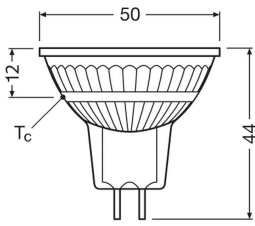

Specifications Ledvance LED Reflector GU5.3 MR16 6.1W 621lm 36d - 830 Warm White | Replaces 50W

[View Product](#)

General Information

SKU	256751
EAN	4099854457906
Brand	Ledvance
Manufacturer Name	LED MR16 P 6.1W 830 GU5.3
Full box quantity	1
Any Lamp all-in warranty	4 Years
Energy efficiency class	E
Average Lifetime (h)	15000

Technical Information

Technology	LED
Product Type Category	GU5.3 LED
Replaces (Watt)	50
Voltage (V)	12
Wattage	6.1
Beam Angle (degree)	36
Dimmable	Not Dimmable
Cap / Base	GU5.3
Colour Code	830 Warm White
Colour temperature (Kelvin)	3000 Warm White

Dimensions

Height (mm)	46
Length (mm)	44
Diameter (mm)	50
Shape	Reflector
Exact shape	PAR16

Why Any-lamp?

 Order from the **largest lighting specialist** in Europe  **Customised** quotation

 Up to **7 years warranty**  **Easy** return process