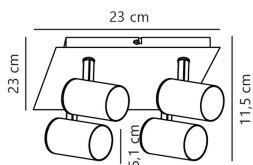

Specifications Nordlux Frida 4-Spot Metal White | Suitable for 4x GU10

[View Product](#)

General Information

SKU	253666
EAN	5701581477285
Brand	Nordlux
Manufacturer Name	Frida 4-Spot | Spots | White
Any Lamp all-in warranty	2 Years

Technical Information

Technology	Fixture with Socket
Voltage (V)	220-240
Dimmable	Dimmable when using a Dimmable Bulb
Suitable for	GU10
Including bulb	No
Amount of bulbs required	4
Maximum Wattage Rating	35
Tiltable	Yes
Mounting Method	Ceiling
Emergency Lighting	No Emergency Unit
Product Type Category	Decorative Lighting with Socket

Fixture Information