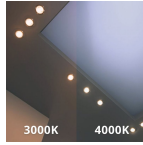

[View Product](#)

General Information

SKU	256973
EAN	8719157068499
Brand	Noxion
Manufacturer Name	Noxion LED Downlight Apollo V2.0 12W 1520lm 2CCT Cutout Ø150mm Frame Ø175mm
Any Lamp all-in warranty	6 Years
Average Lifetime (h)	100000

Technical Information

Tiltable	No
Technology	LED Integrated
Replaces (Watt)	30
Wattage	12
Voltage (V)	220-240
Dimmable	Not Dimmable
Colour Code	830 Warm White, 840 Cool White
Colour temperature (Kelvin)	3000 Warm White, 4000 Cool White
Colour Rendering (Ra)	80-89
Colour of Light	White
Light colour options	CCT
Beam Angle (degree)	60