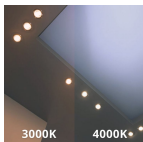

[View Product](#)

General Information

SKU	256975
EAN	8719157068512
Brand	Noxion
Manufacturer Name	Noxion LED Downlight Apollo V2.0 12W 1480lm 2CCT Cutout Ø150mm Frame Ø175mm Alu
Any Lamp all-in warranty	6 Years
Average Lifetime (h)	100000

Technical Information

Tiltable	No
Technology	LED Integrated
Replaces (Watt)	30
Wattage	12
Voltage (V)	220-240
Dimmable	Not Dimmable
Colour Code	830 Warm White, 840 Cool White
Colour temperature (Kelvin)	3000 Warm White, 4000 Cool White
Colour Rendering (Ra)	80-89
Colour of Light	White
Light colour options	CCT
Beam Angle (degree)	60