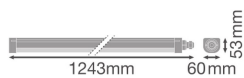

Specifications Multipack 4x Ledvance LED Waterproof Batten 33W 3960lm - 840 Cool White | 120cm

[View Product](#)

General Information

SKU	257362
EAN	8719157069137
Brand	Ledvance
Manufacturer Name	Multipack 4x DP COMP 1200 V 33W 840 IP66 PS LEDV
Any Lamp all-in warranty	5 Years
Average Lifetime (h)	75000

Technical Information

Technology	LED Integrated
Replaces (Watt)	2x36
Wattage	33
Voltage (V)	220-240
Dimmable	Not Dimmable
Colour of Light	White
Colour Code	840 Cool White
Colour temperature (Kelvin)	4000 Cool White
Colour Rendering (Ra)	80-89
Light colour options	Single Color
Luminous Flux (Lumen)	3960
Luminous Efficacy (lm/W)	123

Power factor	>0.90
Including bulb	Yes
Length	120cm
Product Type Category	LED Waterproof Batten

Fixture Information

Mounting Method	Surface
Fixture Connection	Connection unit 3-pole
Optical Cover	PC (Polycarbonate)
IP-rating	IP66
Impact Protection (IK)	IK08 - 5 joules
Operating Temperature	-20 to +45
Housing	PC (Polycarbonate)
Colour of the Fixture	White
Emergency Lighting	No Emergency Unit
Series	Compact

Dimensions

Length (mm)	1243
Width (mm)	60
Height (mm)	53

Sensor Information

Why Any-lamp?

Type of sensor No Sensor

Order from the **largest lighting specialist** in Europe

Customised quotation

Up to **7 years warranty**