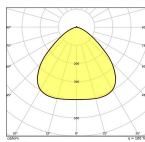

[View Product](#)

General Information

SKU	257454
EAN	8719157070102
Brand	Ledvance
Manufacturer Name	Multipack 6x HID LED HB 105W-840 230VUN E40 4X1 LEDV
Full box quantity	1
Any Lamp all-in warranty	5 Years
Energy efficiency class	E
Average Lifetime (h)	50000

Technical Information

Technology	LED
Product Type Category	E40 LED
Replaces (Watt)	250
Voltage (V)	220-240
Wattage	105
Dimmable	Not Dimmable
Cap / Base	E40
Colour Code	840 Cool White
Colour temperature (Kelvin)	4000 Cool White
Colour Rendering (Ra)	80-89