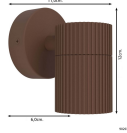

Specifications Eglo Wall Light
Tomelloso Outdoor Aluminium Rusty
| Suitable for GU10

[View Product](#)

General Information

SKU	254524
EAN	9008606356003
Brand	Eglo
Manufacturer Name	AL-WL/1 GU10 RUST/CLEAR 'TOMELLOSO'
Any Lamp all-in warranty	2 Years

Technical Information

Technology	Fixture with Socket
Voltage (V)	220-240
Dimmable	Dimmable when using a Dimmable Bulb
Suitable for	GU10
Including bulb	No
Amount of bulbs required	1
Maximum Wattage Rating	28
Tiltable	No
Mounting Method	Wall mounted
Emergency Lighting	No Emergency Unit
Product Type Category	Decorative Lighting with Socket

Fixture Information

Fixture Connection Terminal block

IP-rating IP44

Colour of the Fixture Rusty

Housing Aluminium

Series TOMELLOSO

Dimensions

Length (mm) 60